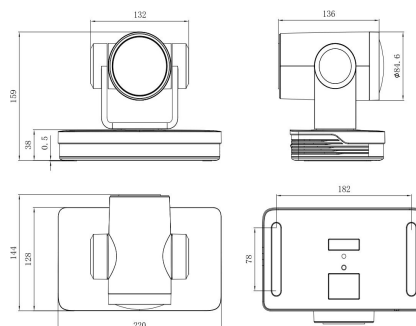

Dimension

Tel: +86-592-5771197 | Fax: +86-592-5788216 | E-mail: sales@rgbink.com

Headquarter: S601 Weiye Building, Torch Hi-Tech Development Zone, Xiamen, Fujian, P.R.C.

Specifications are correct at time of printing and subject to change or alteration without notice.

RGBlink
www.rgbink.com