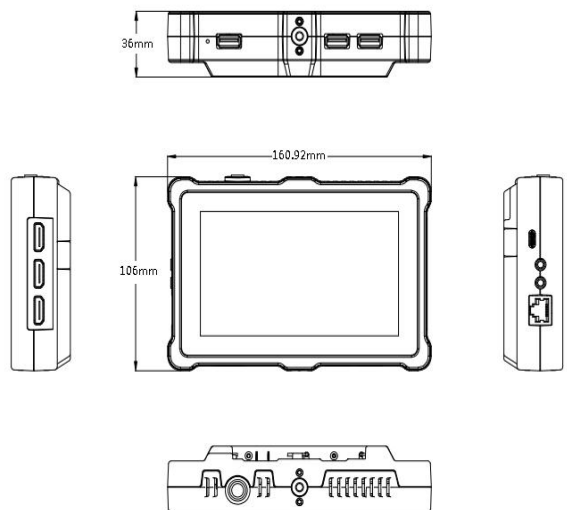

Order Codes

Product Code	Item
410-5513-01-0	TAO 1pro
490-5513-01-0	TAO 1pro lithium battery(optional)

Tel: +86-592-5771197 | Fax: +86-592-5788216 | E-mail: sales@rgblink.com

Headquarter: S601 Weiye Building, Torch Hi-Tech Development Zone, Xiamen, Fujian, P.R.C.

Specifications are correct at time of printing and subject to change or alteration without notice.

RGBlink®

www.rgblink.com