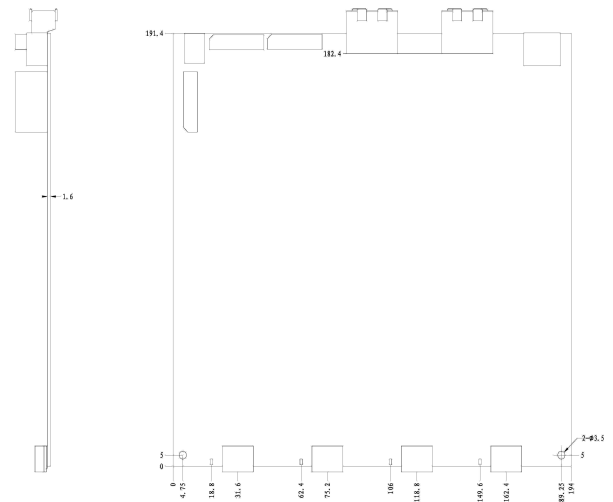

Quad HDMI Output Module

Key Features

- Four independent HDMI output
- Support all standard HDMI 1.3 signals
- Support resolution up to 2048×1152@60Hz
- Hot swappable into X3/X7/M3 devices

Specification

Connectors	Output	4xHDMI-A
Performance	Output Resolutions	<i>select from below or set customised</i> SMPTE 720p@50/59.94/60 1080P@23.98/24/25/29.97/30/50/59.94/60 VESA 800×600@60 1024×768@60 1280×768@60 1280×1024@60 1600×1200@60 1920×1080@60 2048×1152@60
	Supported Standard	HDMI 1.3
Physical	Weight	0.235kg
	Dimension	216mmx204mmx20mm

Order Codes

Product Code	Item
190-0003-22-0	Quad HDMI Ouput Module

Dimensions

Compatibility

This module may be used in the following products

Product Code	Item
310-0003-10-0	X3 Express
310-0003-31-1	M3
310-1003-11-0	X3p
310-0007-00-1	X7