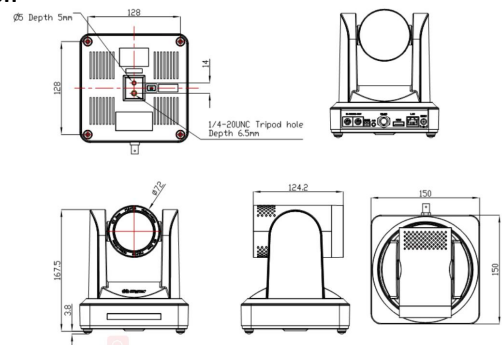

Dimension

Tel: +86-592-5771197 | Fax: +86-592-5788216 | E-mail: sales@rgbink.com

Headquarter: S601 Weiye Building, Torch Hi-Tech Development Zone, Xiamen, Fujian, P.R.C.

Specifications are correct at time of printing and subject to change or alteration without notice.

RGBink

www.rgbink.com