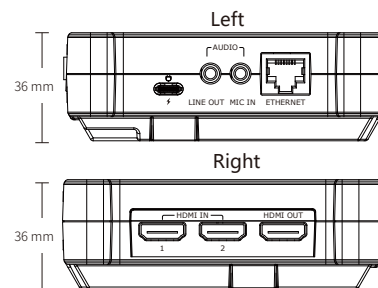

## Specification

Connectors	Input	HDMI 1.3	2×HDMI-A
		USB 3.0	2×USB TypeA
	Output	HDMI 2.0	1×HDMI-A
		Record	USB 2.0
	Audio	In	1×3.5mm Audio Jack
		Out	1×3.5mm Audio Jack
	Communication/Stream	LAN	1×RJ45
Power		1×USB-C	
Performance	Input Resolutions	HDMI	
		SMPTE	720p@60   1080p@60
		VESA	640×480@60   1024×768@60   1280×720@60   1280×768@60   1280×800@60   1280×1024@60   1920×1080@60
	Output Resolutions	HDMI	
		SMPTE	720p@50/60   1080i@50   1080p@23/24/30/50/60   2160p@60
Supported Standard	VESA	1920×1080@60   3840×2160@60	
	HDMI	1.3 (Input)   2.0 (Output)	
Screen Feature	Screen Dimension	5.5" TFT	
	Dot Pitch	0.063(H)×0.021(W)(mm)	
	Aspect Ratio	16:9	
	Brightness	450cd/m <sup>2</sup>	
	Contrast	1000:1	
	Backlight	LED	
Power	View Angle	80°/80°(L/R)80°/80°(U/D)	
	Input Voltage	9V/2A	
	Max Power	18W	
Environment	Temperature	0°C ~ 55°C	
	Humidity	5%~85%	
Physical	Weight	Net	0.46kg(without battery);1.05kg(with battery)
		Package	0.78kg
	Dimension	Net	161mm×106mm×36mm
		Package	255mm×145mm×85mm
Order Codes	Product Code	410-5513-01-0	TAO 1 pro
		490-5513-01-0	TAO 1 pro lithium battery(optional)

## Dimension

**RGBlink**

Proudly designed and manufactured in Xiamen Hi Technology Zone, China  
 WEB: www.rgblink.com EMAIL: sales@rgblink.com PHONE: +86 592 5771197

www.rgblink.cn

**RGBlink**

TAO 1pro is more than a 5.5 inch FHD preview monitor, but also a 4 channels seamless video switcher for 2 USB 3.0 and 2 HDMI 1.3 inputs, and supports streaming directly by ethernet output which is ready to connect to external cloud based router and streaming from Anywhere to Everywhere.  
 TAO is compatible with standard USB 2.0 and USB 3.0 cameras by UVC protocol, and brings itself as a much affordable and user friendly streaming tools for anybody, the talents who is willing to be Anchor Online.  
 TAO is also with touch panel for finger configuration, and with optional 2 chargeable battery extending its capacity for outdoor application.