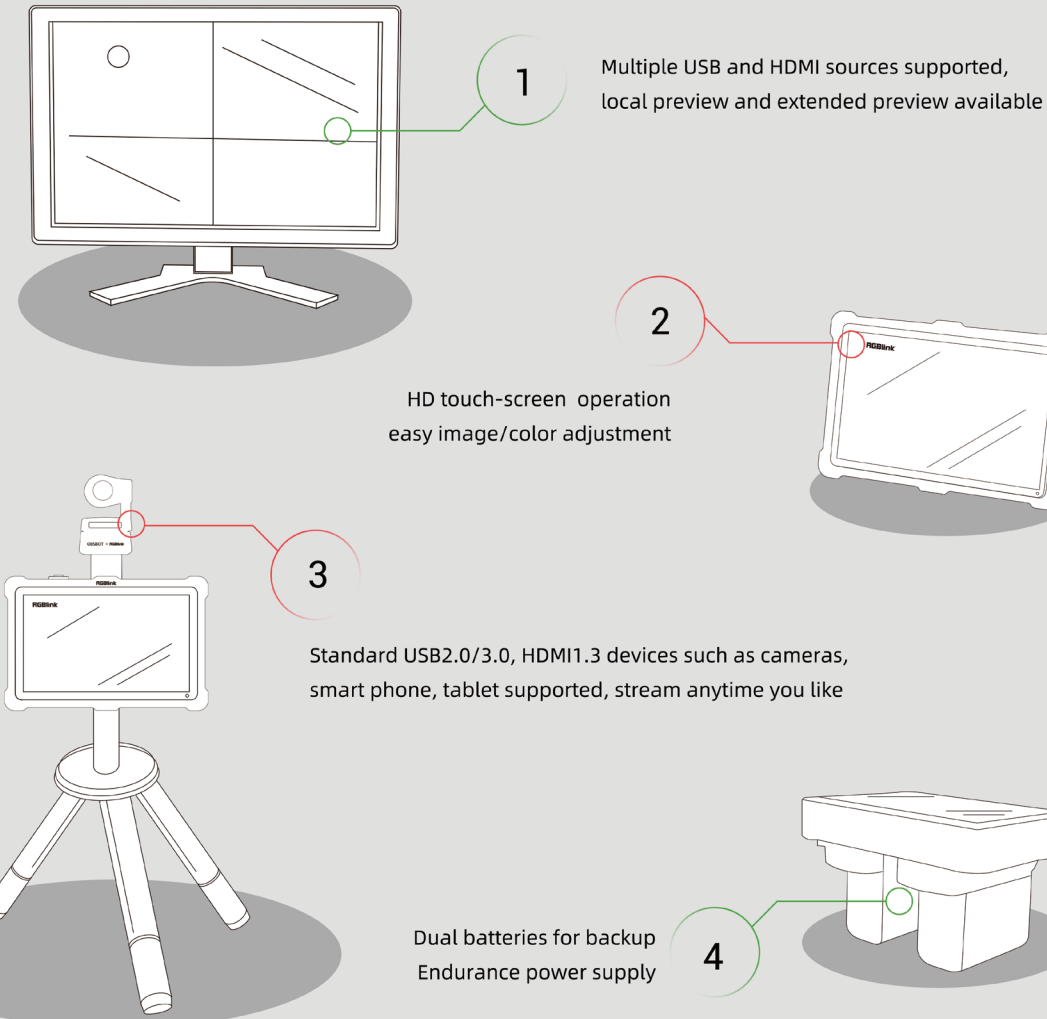

## Dimension

**RGBlink**

Proudly designed and manufactured in Xiamen Hi Technology Zone, China  
 WEB: www.rgblink.com EMAIL: sales@rgblink.com PHONE: +86 592 5771197

www.rgblink.cn

**RGBlink**

TAO 1pro is more than a 5.5 inch FHD preview monitor, but also a 4 channels seamless video switcher for 2 USB 3.0 and 2 HDMI 1.3 inputs, and supports streaming directly by ethernet output which is ready to connect to external cloud based router and streaming from Anywhere to Everywhere.  
 TAO is compatible with standard USB 2.0 and USB 3.0 cameras by UVC protocol, and brings itself as a much affordable and user friendly streaming tools for anybody, the talents who is willing to be Anchor Online.  
 TAO is also with touch panel for finger configuration, and with optional 2 chargeable battery extending its capacity for outdoor application.

Scene 1: Seamless switching between USB and HDMI inputs

Scene 2: Seamless switching between different USB inputs

## Key Features

- 5.5-inch touchscreen operation
- Fast image processing
- video monitoring
- Dual battery Options
- Recording via USB 2.0 port
- Multistream up to 4 Live Streaming platform Simultaneously
- USB and HDMI signal multicasting
- Bluetooth 5.0
- Extending Monitor
- NDI5.0 Encoder