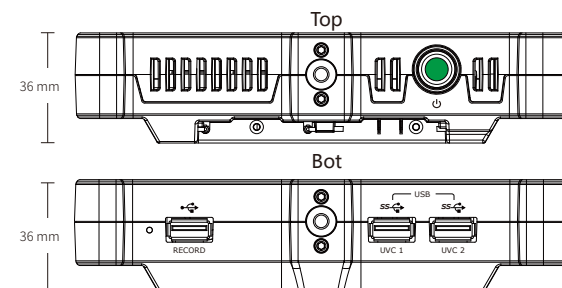

Dimension

RGBlink

Proudly designed and manufactured in Xiamen Hi Technology Zone, China
WEB: www.rgblink.com EMAIL: sales@rgblink.com PHONE: +86 592 5771197

www.rgblink.cn

RGBlink