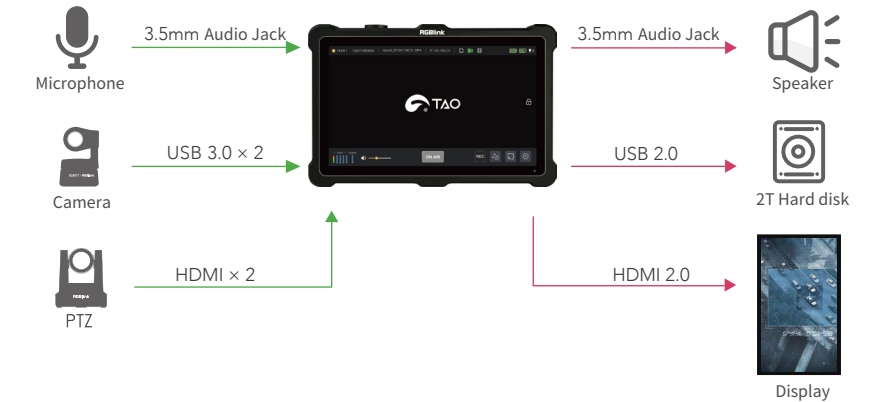

## Dimension

**RGBlink**

Proudly designed and manufactured in Xiamen Hi Technology Zone, China  
 WEB: www.rgblink.com EMAIL: sales@rgblink.com PHONE: +86 592 5771197

www.rgblink.cn

**RGBlink**

TAO 1pro is more than a 5.5 inch FHD preview monitor, but also a 4 channels seamless video switcher for 2 USB 3.0 and 2 HDMI 1.3 inputs, and supports streaming directly by ethernet output which is ready to connect to external cloud based router and streaming from Anywhere to Everywhere.  
 TAO is compatible with standard USB 2.0 and USB 3.0 cameras by UVC protocol, and brings itself as a much affordable and user friendly streaming tools for anybody, the talents who is willing to be Anchor Online.  
 TAO is also with touch panel for finger configuration, and with optional 2 chargeable battery extending its capacity for outdoor application.

Scene 1: Seamless switching between USB and HDMI inputs

Scene 2: Seamless switching between different USB inputs

## Key Features

- 5.5-inch touchscreen operation
- Fast image processing
- video monitoring
- Dual battery Options
- Recording via USB 2.0 port
- Multistream up to 4 Live Streaming platform Simultaneously
- USB and HDMI signal multicasting
- Bluetooth 5.0
- Extending Monitor
- NDI5.0 Encoder

Scene 3: Ready for Bluetooth remote control

Scene 4: Input preview and extending monitor (90° supported)

Scene 5: Outdoor wireless streaming