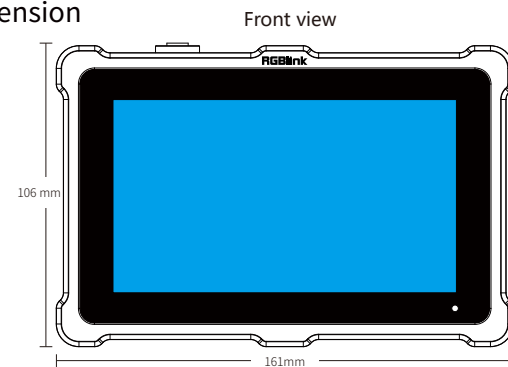

## Specification

Connectors	Input	HDMI 1.3	2×HDMI-A
		USB 3.0	2×USB TypeA
	Output	HDMI 2.0	1×HDMI-A
		Record	USB 2.0
	Audio	In	1×3.5mm Audio Jack
		Out	1×3.5mm Audio Jack
	Communication/Stream	LAN	1×RJ45
Power		1×USB-C	
Performance	Input Resolutions	HDMI	
		SMPTE	720p@60   1080p@60
		VESA	640×480@60   1024×768@60   1280×720@60   1280×768@60   1280×800@60   1280×1024@60   1920×1080@60
	Output Resolutions	HDMI	
		SMPTE	720p@50/60   1080i@50   1080p@23/24/30/50/60   2160p@60
Supported Standard	VESA	1920×1080@60   3840×2160@60	
	HDMI	1.3 (Input)   2.0 (Output)	
Screen Feature	Screen Dimension	5.5" TFT	
	Dot Pitch	0.063(H)×0.021(W)(mm)	
	Aspect Ratio	16:9	
	Brightness	450cd/m <sup>2</sup>	
	Contrast	1000:1	
	Backlight	LED	
Power	View Angle	80°/80°(L/R)80°/80°(U/D)	
	Input Voltage	9V/2A	
	Max Power	18W	
Environment	Temperature	0°C ~ 55°C	
	Humidity	5%~85%	
Physical	Weight	Net	0.46kg(without battery);1.05kg(with battery)
		Package	0.78kg
	Dimension	Net	161mm×106mm×36mm
		Package	255mm×145mm×85mm
Order Codes	Product Code	410-5513-01-0	TAO 1 pro
		490-5513-01-0	TAO 1 pro lithium battery(optional)

## Dimension

**RGBlink**

Proudly designed and manufactured in Xiamen Hi Technology Zone, China  
 WEB: www.rgblink.com EMAIL: sales@rgblink.com PHONE: +86 592 5771197

www.rgblink.cn

**RGBlink**

TAO 1pro is more than a 5.5 inch FHD preview monitor, but also a 4 channels seamless video switcher for 2 USB 3.0 and 2 HDMI 1.3 inputs, and supports streaming directly by ethernet output which is ready to connect to external cloud based router and streaming from Anywhere to Everywhere.  
 TAO is compatible with standard USB 2.0 and USB 3.0 cameras by UVC protocol, and brings itself as a much affordable and user friendly streaming tools for anybody, the talents who is willing to be Anchor Online.  
 TAO is also with touch panel for finger configuration, and with optional 2 chargeable battery extending its capacity for outdoor application.