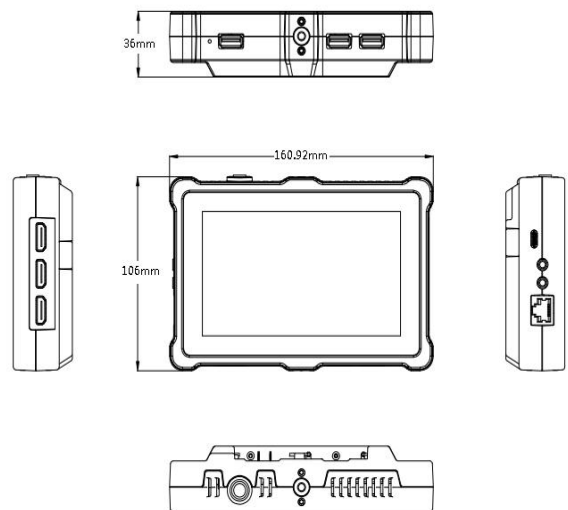

## Key Features

- 5.5 inch HD touch screen for operation
- Network HD streaming
- Seamless switcher
- Asynchronous rotation of main screen and HDMI output
- 2\*UVC inputs,2\*HDMI 1.3 input and 1\* HDMI 2.0 output
- Bluetooth 5.0
- NDI 5.0 encoder
- Support image function:oscillograph,vectorgraph histogram,etc
- Sound column
- Recording via USB 2.0 port,SD card stores up to 2T
- Multistream up to 4 Live Streaming platform Simultaneously
- Compatible with SONY NF970 and Panasonic AG-VBR59MC standard battery socket (no battery install for standard version)

## Dimension

## Specification

<b>Connectors</b>	Input	HDMI 1.3	2×HDMI-A	
		USB 3.0	2×USB TypeA	
	Output	HDMI 2.0	1×HDMI-A	
	Record	USB 2.0	1×USB TypeA	
	Audio	In	1×3.5mm Audio Jack	
		Out	1×3.5mm Audio Jack	
Communication/Stream	LAN	1×RJ45		
Power		1×USB-C		
<b>Performance</b>	Input Resolutions	HDMI		
		SMPTE	720p@60   1080p@60	
	VESA	640×480@60   1024×768@60   1280×720@60   1280×768@60   1280×800@60   1280×1024@60   1920×1080@60		
Output Resolutions	HDMI			
	SMPTE	720p@50/60   1080i@50   1080p@23/24/30/50/60   2160p@60		
	VESA	1920×1080@60   3840×2160@60		
Supported Standard	HDMI	1.3(Input)   2.0(Output)		
	USB	3.0		
<b>Screen Feature</b>	Screen Dimension	5.5 "TFT		
	Resolution	1080×1920 pixels		
	Dot Pitch	0.063(H)×0.021(W)(mm)		
	Aspect Ratio	16:9		
	Brightness	450cd/m <sup>2</sup>		
	Contrast	1000:1		
	Backlight	LED		
	View Angle	80°/80°(L/R)80°/80°(U/D)		
<b>Power</b>	Input Voltage	9V/2A		
	Max Power	18W		
<b>Environment</b>	Temperature	0°C~55°C		
	Humidity	5%~85%		
<b>Physical</b>	Weight	Net	0.46kg(without battery);1.05kg(with battery)	
		Package	0.78kg	
	Dimension	Net	161mm×106mm×36mm	
		Package	255mm×145mm×85mm	