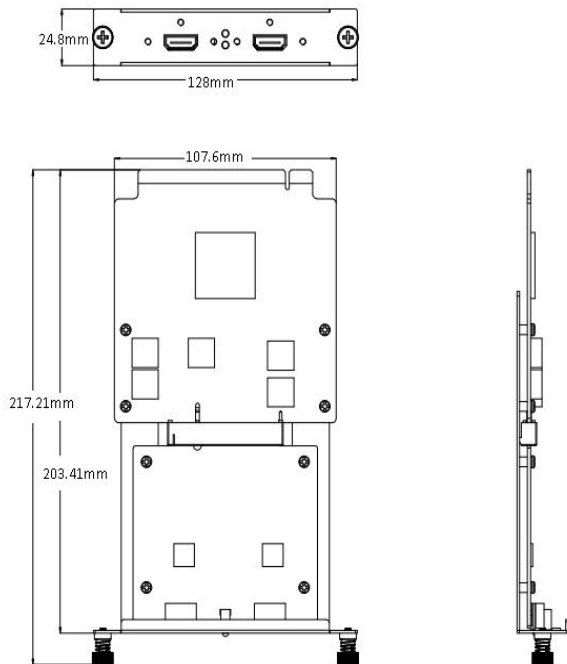

Dual HDMI1.3 Input Module

Key Features

- Support hot swap
- Brightness, saturability, contrast and chroma is adjustable
- Support cropping
- Synchronous splice for multi inputs and outputs

Specification

Connectors	Input	2×HDMI-A
Performance	Input Resolutions	SMPTE 720p@50/59.94/60 1080i@50/59.94/60 1080p@25/29.97/30/50/59.94/60 VESA 800×600@60 1024×768@60 1280×1024@60 1360×768@60 1366×768@60 1400×1050@60 1440×900@60 1600×1200@60 1680×1050@60 1920×1080@60
	Supported Standard	HDMI 1.3
Physical	Weight	0.2kg
	Dimension	217.21mm×128mm×24.8mm

Dimension

Order Codes

Product Code	Item
791-0016-02-0	Dual HDMI1.3 Input Module

Compatibility

This module can be used in the following products

Product Code	Item
711-0016-00-0	Q16