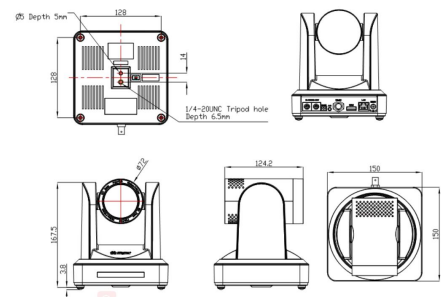

Order Codes

Product Code	Item
981-0011-01-0	RGB12X-PTZ-WH 12X PTZ Camera

Dimension

Tel: +86-592-5771197 | Fax: +86-592-5788216 | E-mail: sales@rgbink.com

Headquarter: S601 Weiyue Building, Torch Hi-Tech Development Zone, Xiamen, Fujian, P.R.C.

Specifications are correct at time of printing and subject to change or alteration without notice.

RGBlink
www.rgbink.com