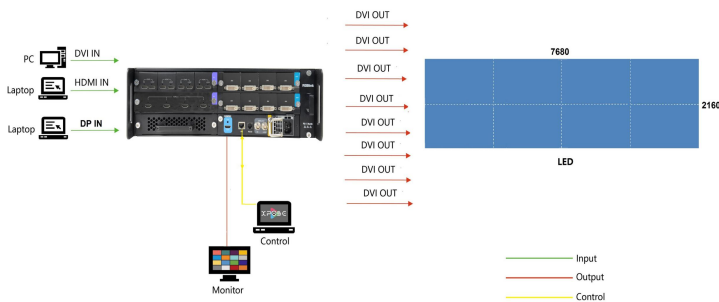

## Key Features

- Modular design , with flexible input and output combinations
- Standard with 8 inputs and 8 outputs
- Support for RGBlink Subito™ Quatro sender modules
- Output splicing up to 16mega pixels
- Single port support up to 8 layers
- Support for 4K2K@60 inputs
- Support for HDR signals
- Multiple pictures seamless switching
- Streaming preview and communication via same LAN port
- Genlock on board
- Built-in switch support for control via Tgo and T1
- AUX
- Support for XPOSE 2.0 control
- Support for RGBlink OPenAPI

## Dimensions