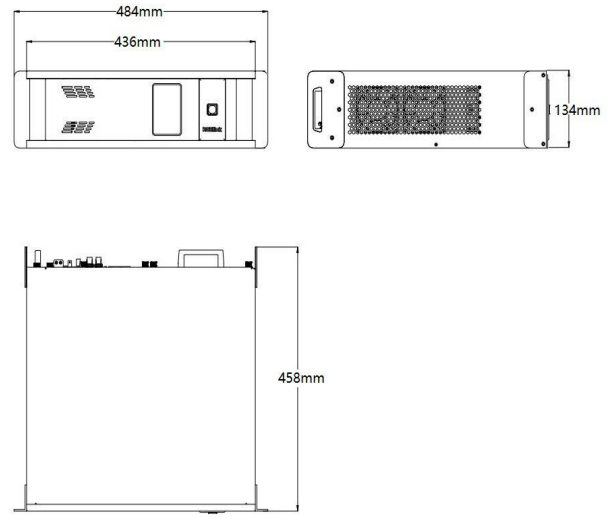

## Key Features

- Modular design , with flexible input and output combinations
- Standard with 8 inputs and 8 outputs
- Support for RGBlink Subito™ Quatro sender modules
- Output splicing up to 16mega pixels
- Single port support up to 8 layers
- Support for 4K2K@60 inputs
- Support for HDR signals
- Multiple pictures seamless switching
- Streaming preview and communication via same LAN port
- Genlock on board
- Built-in switch support for control via Tgo and T1
- AUX
- Support for XPOSE 2.0 control
- Support for RGBlink OPenAPI

## Dimensions

## Order Codes

Product Code	Item
710-1008-02-0	FLEXpro 8 ( Standard )
710-1008-02-1	FLEXpro 8 (Base unit)
710-1908-02-0	FLEXpro 8+Tgo
710-1918-02-0	FLEXpro 8+T1
190-0001-04-2	Single DVI Input Module
190-0001-13-2	Single HDMI Input Module
190-0001-07-2	Single 3G-SDI Input/Loop Module
190-0001-10-2	Single USB Input/Backup Input Module
190-0001-15-2	Single HDBaseT Input Module
790-1008-03-0	Single SDI Input Module , Dual Height
790-1008-04-0	Single USB Input Module , Dual Height
790-1008-05-0	Single HDMI Input Module , Dual Height
790-1008-06-0	Single DVI Input Module , Dual Height
790-1008-07-0	Single HDBaseT Input Module ( EtherCon )
790-1008-08-0	Single HDBaseT Input Module , Dual Height
790-1008-09-0	4K HDMI Input Module , Dual Height
790-1008-11-0	4K HDMI Input Module , Single Height