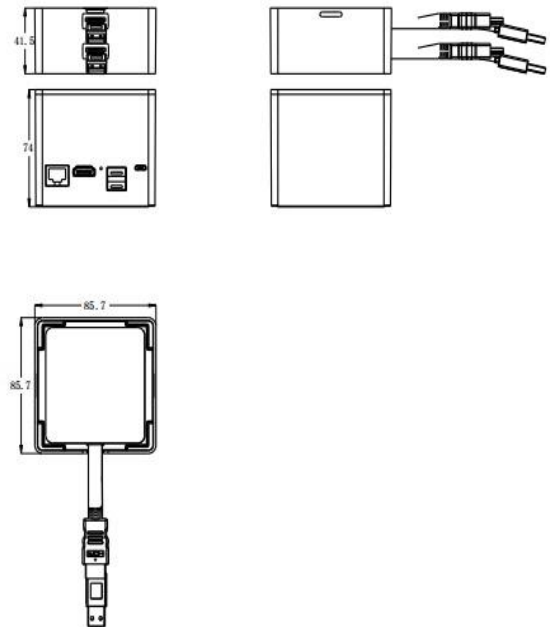

Dimension

Order Codes

Product Code	Item
450-0001-01-0	ASK mini 4K (RX)
450-0101-01-0	ASK me 2K (TX)
450-1001-01-0	ASK pro Meet Set (TX*2+ RX*1)
450-1001-02-0	ASK pro Starter Set (TX*1+ RX*1)

Tel: +86-592-5771197 | Fax: +86-592-5788216 | E-mail: sales@rgblink.com
Headquarter: S601 Weiye Building, Torch Hi-Tech Development Zone, Xiamen, Fujian, P.R.C.

Specifications are correct at time of printing and subject to change or alteration without notice.

www.rgblink.com