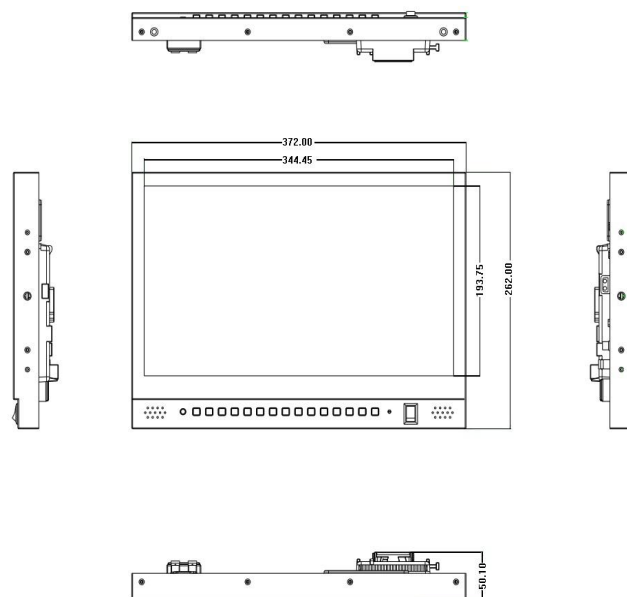

Dimension

Order Codes

Product Code	Item
400-1516-01-0	RMS 1516S

Tel: +86-592-5771197 | Fax: +86-592-5788216 | E-mail: sales@rgblink.com
Headquarter: S601 Weiye Building, Torch Hi-Tech Development Zone, Xiamen, Fujian, P.R.C.

RGBlink®

www.rgblink.com

Specifications are correct at time of printing and subject to change or alteration without notice.