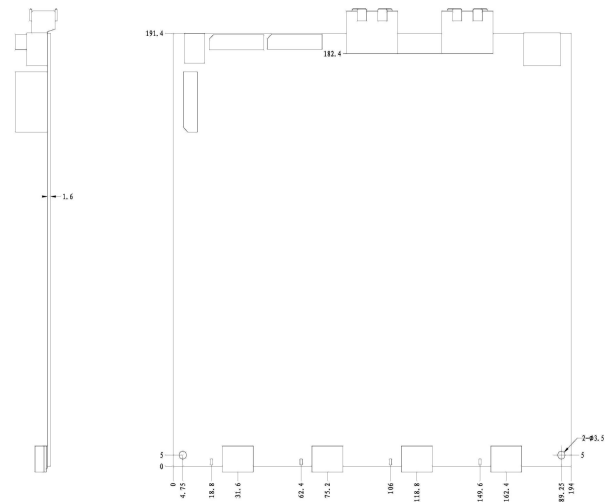

## Specification

<b>Connectors</b>	Output	4xHDMI-A
<b>Performance</b>	Output Resolutions	<i>select from below or set customised</i> SMPTE 720p@50/59.94/60   1080P@23.98/24/25/29.97/30/50/59.94/60 VESA 800×600@60   1024×768@60   1280×768@60   1280×1024@60   1600×1200@60   1920×1080@60   2048×1152@60
	Supported Standard	HDMI 1.3
<b>Physical</b>	Weight	0.235kg
	Dimension	216mmx204mmx20mm

## Dimensions