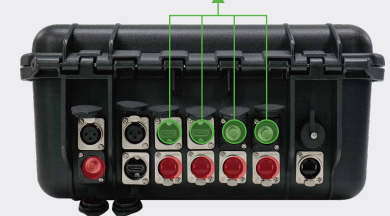

Optional interface

Professional aviation plug interface, high quality and performance assurance
Flexible interface and format conversion, personalized application private customization

mini-edge-subito mini-edge-st
mini-mx-subito mini-mx-st
4 × HDMI

mini-edge-1s-subito mini-mx-1s-subito
mini-edge-1s mini-mx-1s
3 × HDMI + 1 × SDI

mini-edge-2s-subito mini-mx-2s-subito
mini-edge-2s mini-mx-2s
2 × HDMI + 2 × SDI

*The standard red interface is unique to the subito version.
If you need more optional interfaces, you can contact our sales staff.