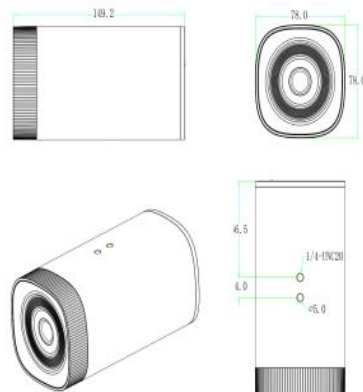

Specification

Connectors	Video Output	SDI	1×BNC
		USB 3.0	1×USB
	Audio	Input	1×3.5mm Audio Jack
	Communication	RS232	1×3 pin connector
		RS485	1×2 pin connector
	LAN(Support PoE)	1×RJ45	
	Power		1×HEC3800 Socket
Performance	Camera	Sensor	1/2.8 inch high-quality 4K CMOS sensor
		Focus Lens	f=6.8mm
		View Angle	51.6°(D) /45.5°(H)/26.5°(V)
		AV	F2.5
		Digital Zoom	3X
		Minimum Illumination	0.1 Lux (F1.8,AGC ON)
		DNR	2D & 3D DNR
		White Balance	Auto/Manual/One key/Specific Color Temperature(2400K~7100K,step size is 100)
		Focus	Fixed
		Exposure	Auto/Manual/Shutter Priority/Brightness Priority
		BLC	ON/OFF
SNR	>50dB		
Effective Pixels	828m,16:9		
Video Output Resolution	SDI	1080P@30/29.97/25fps 720P@60/59.94//50fps/29.97fps	
	USB 3.0	1920*1080 1600*896 1280*720 1024*576 960*540 800*600 800*448 720*576 720*480 640*480 640*360 480*270 352*288 320*240@30/25/20/15/10/5fps	
Audio Compression Format	AAC MP3 G.711A		
Video Compression Format	H.264 H.265 MJPEG YUY2 NV12		
Control Protocol	VISCA Pelco-D Pelco-P		
Baud Rate(bps)	115200 9600 4800 2400bps		
Network Protocol	RTSP RTMP SRT ONVIF GB/T28181 VISCA		
Power	Input Voltage	DC12V	
	Max Power	5W	
Working Environment	Temperature	-10℃~50℃	
	Humidity	20%~80%	
Physical	Weight	0.53kg	
	Dimension	149.2mm×179mm×144.7mm	

Order Codes

Product Code	Item
981-0011-18-0	RGB3X-EPTZ-BK Educational Tracking Camera

* There is no standard bracket for this PTZ. If necessary, please contact RGBlink sales for additional orders.

Dimension