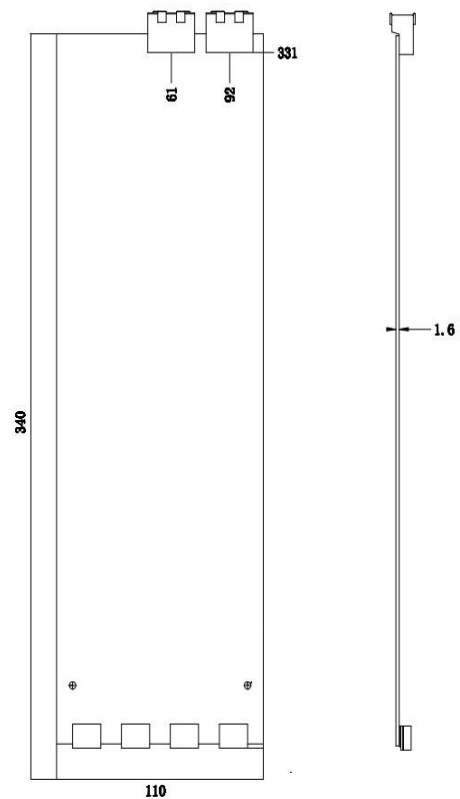

Quad HDMI Output Module

Key Features

- Four independent DVI output
- Support all standard HDMI 1.3 signals
- Support 8/10/12 bit gray scale
- Support Color Range and Brightness Adjustment

Specification

Connectors	Output	4×HDMI-A
Performance	Output Resolutions	<i>select from below or set customised</i> SMPTE 720p@50/59.94/60 1080P@23.98/24/25/29.97/30/50/59.94/60 VESA 800×600@60 1024×768@60 1280×768@60 1280×1024@60 1600×1200@60 1920×1080@60 2048×1152@60
	Supported Standard	HDMI 1.3
	Physical	Weight
	Dimension	110mm×340mm×20mm

Order Codes

Product Code	Item
190-1628-30-0	HDMI 1.3 Output Module

Dimensions

Compatibility

This module may be used in the following products

Product Code	Item
110-0628-01-0	D6