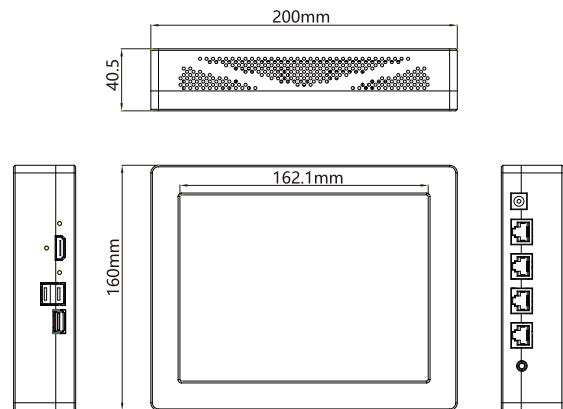

Dimensions

HDMI® HDCP™

WEB: www.rgblink.com EMAIL: sales@rgblink.com PHONE: +86 592 5771197
Proudly designed and manufactured in **Xiamen Hi Technology Zone, China**

RGBlink®

www.rgblink.com