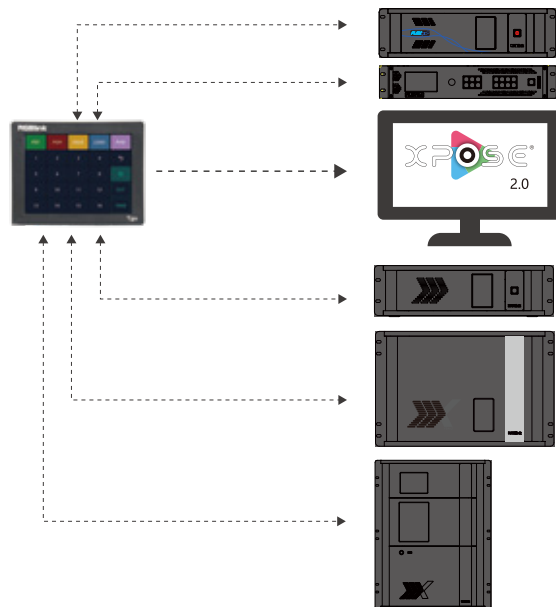

## Extend

Add USB keyboard and mouse for more control and connect an external HDMI monitor to take full control of configuration and control possibilities on demand.

## Multi-View

Display video sources in configurable multi-views.

## Live Presets

View presets with live video previews on the Tgo display when connected to enabled processors.

## Centralised Control

Control complete systems of not just multiple displays, but also multiple devices from across the X universal processor and FLEX/FLEXpro range.