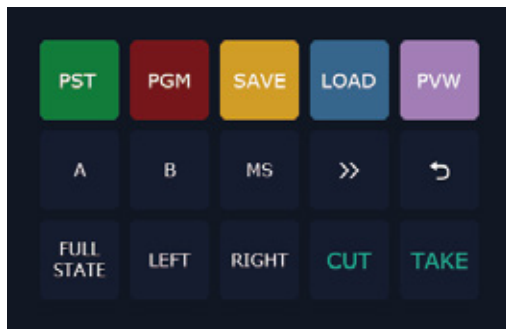

## Preset Control

Recall presets from connected processors, previewing directly on the Tgo display before switching to output.

Multi-mode support is available for processors configured with differing operations. Select presets from across multiple banks on the selected processor.

## Custom Layouts

Customise buttons with icons and/or text, tailoring Tgo to specific applications or events.