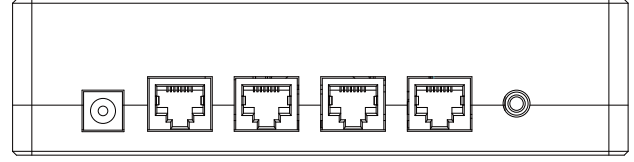

## Specification

|             |                               |                   |   |
|-------------|-------------------------------|-------------------|---|
| Connectors  | Input                         | H.264             | 4×RJ45  |
|             | Output                        | HDMI 2.0          | 1×HDMI-A  |
|             | Audio                         | Audio             | 1×3.5mm Stereo Jack   |
|             | Communication                 | LAN               | 4×RJ45  |
|             |                               | USB 3.0           | 2×USB-A   |
| Power       | USB 2.0                       | 1×USB-A           |   |
| Performance | Input Resolutions             | H.264             | 176×144   240×180   320×180   320×240   320×256   352×228   352×480   400×224   400×320   480×270   480×272   480×320   480×360   480×480   544×480   608×448   640×360   640×480   704×576   720×404   720×480   720×540   720×576   850×480   1024×576   1280×720   1680×1056   1920×1080 |
|             | Output Resolutions (Monitor)  | HDMI SMPTE        | 720p@23.98/24/25/29.97/30/50/59.94/60   1080i@23.98/24/25/29.97/30/50/59.94/60   1080p@23.98/24/25/29.97/30/50/59.94/60   2160p@24/30/50/60   |
|             |                               | VESA              | 800×600@60   1024×768@60   1280×768@60   1280×1024@60   1366×768@60   1600×1200@60   1920×1080@60   2048×1152@60   2560×1600@60   3840×2160@30  |
|             | Supported Standards (Monitor) | H.264             | MPEG-4/AVC  |
|             |                               | HDMI              | 2.0   |
| Power       | Input Voltage                 | DC 12V/1.5A       |   |
| Environment | Temperature                   | 0°C ~ 45°C        |   |
|             | Humidity                      | 10%~85%           |   |
| Physical    | Weight                        | Net (Device)      | 1.5kg   |
|             |                               | Packaged          | 3kg   |
|             | Dimension                     | Net (Device)      | 200mm×162mm×40.5mm  |
| Packaged    |                               | 308mm×269mm×150mm |   |