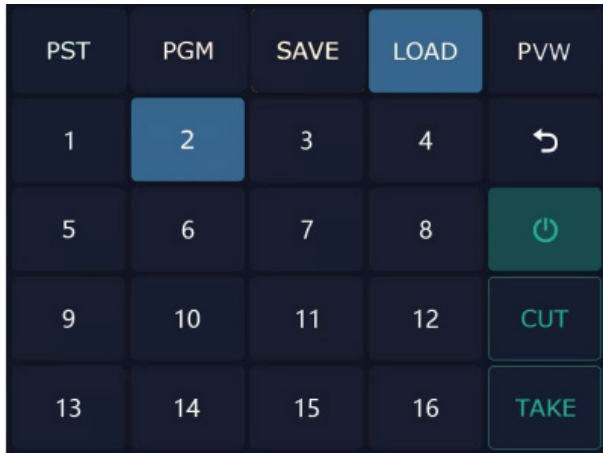

Preset Control

Recall presets from connected processors, previewing directly on the Tgo display before switching to output.

Multi-mode support is available for processors configured with differing operations. Select presets from across multiple banks on the selected processor.