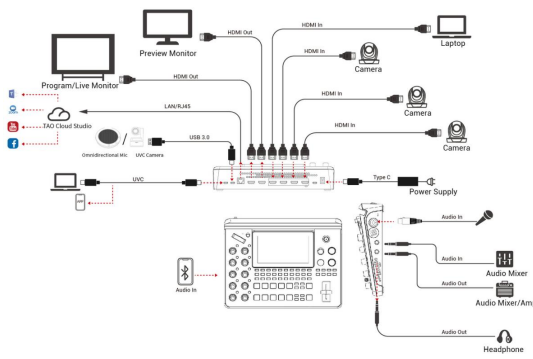

Application

Specification

Connectors	Input	HDMI 4K UVC (webcam)	4xHDMI-A 1xUSB-C	
	Output	HDMI 2K UVC USB (record) LAN (stream) LAN (subito)	1xHDMI-A 1xUSB-C 1xUSB-C 1xRJ45 4xRJ45	
	Audio In	MIC LINE Bluetooth UAC HDMI	1xCANNON Jack (XLR) 1x6.35mm TRS Jack 1xBluetooth Module 1xUSB-C 4xHDMI-A	
	Audio Out	AUDIO HDMI UVC LAN USB (record)	1x6.35mm TRS Jack 1x3.5mm mini-Jack 1xHDMI-A 1xUSB-C 1xRJ45 1xUSB-C	
	Control	USB (subito)	1xUSB-B	
	Performance	Input Resolution	HDMI	1280×720@50/59.94/60 | 1024×768@60 | 1280×768@60 | 1280×800@60 | 1280×1024@60 | 1360×768@60 | 1366×768@60 | 1440×900@60 | 1600×1200@60 | 1680×1050@60 | 1920×1200@60 | 1920×1080i@50/59.94/60 | 1920×1080p@23.98/24/25/29.97/30/50/59.94/60 | 3840×2160p@30/50/60 | 4096x2160@30/50/60
Output Resolution		HDMI USB (Webcam)	1280×720@50/60 | 1920×1080@60 | 3840×1080@30 1920×1080@24/25/30/50/60	
Video		Video Formats Grayscale Processing Video Sampling Video Latency	HDMI 2.0 | HDCP 2.2 10bit 4:4:4 YUV <4 frames	
Audio		Line In Delay Audio Format	up to 8 frames HDMI Linear PCM, 24 bits/48 kHz, 2 ch USB Linear PCM, 16 bits/48 kHz, 2 ch	
Record/Storage		Record Formats Disk Formats	MP4 FAT32(≤32 GB) | exFAT(64GB~2T)	
Supported Standards		HDMI USB H.265	2.0 3.0 ITU-T H.265/ ISO/IEC 23008-2	
13.3" Display		Screen Size	13.3"	
		Panel Type	IPS	
		Display Color	16.7M, 72%NTSC/16.7M, 100%RGB	
		Resolution	1920×1080 pixels	
	Aspect Ratio	1000:1		
	Gamut	72%		
	Brightness	350 cd/m²		
	Refresh Rate	60Hz		
View Angle	85°/85°(L/R) 85°/85°(U/D)			
Subito	RJ45(each port)			
	Capacity	655,360 pixels		
	Horizontal Range	3840 pixels		
	Vertical Range	2048 pixels		
Power	Input Voltage	PD 12V/5A		
	Maximum Power	60W		
Physical	Outer Size	460mm × 360 mm × 200mm		
	Material	PP		
	Color	Black		
	Packaged Weight	9.23 kg		
Packaged Dimension	470mm × 370mm × 210mm			

Order Codes

Order Codes	Item
230-0006-03-0	mini-edge-subito (1 × mini-edge + 1 × Flightcase Suite + 1 × 13.3" Display + 1 × subito Sending Card)

Contact us

Tel: +86-592-5771197
Fax: +86-592-5788216
E-mail: sales@rgblink.com
Headquarter: Room 601A, No. 37-3 Banshang community, Building 3,
Xinke Plaza, Torch Hi-Tech Industrial Development Zone, Xiamen, China