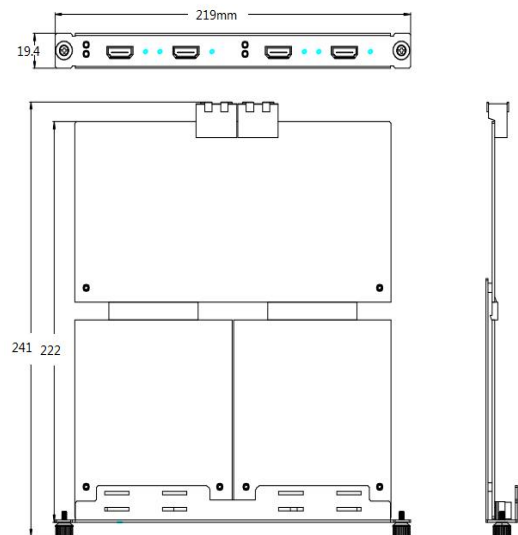

Dimensions

Compatibility

This module can be used in the following products

Product Code	Item
310-0020-01-0	X20

Tel: +86-592-5771197 | Fax: +86-592-5788216 | E-mail: sales@rgblink.com
Headquarter: S601 Weiye Building, Torch Hi-Tech Development Zone, Xiamen, Fujian, P.R.C.

Specifications are correct at time of printing and subject to change or alteration without notice.

RGBlink®
www.rgblink.com